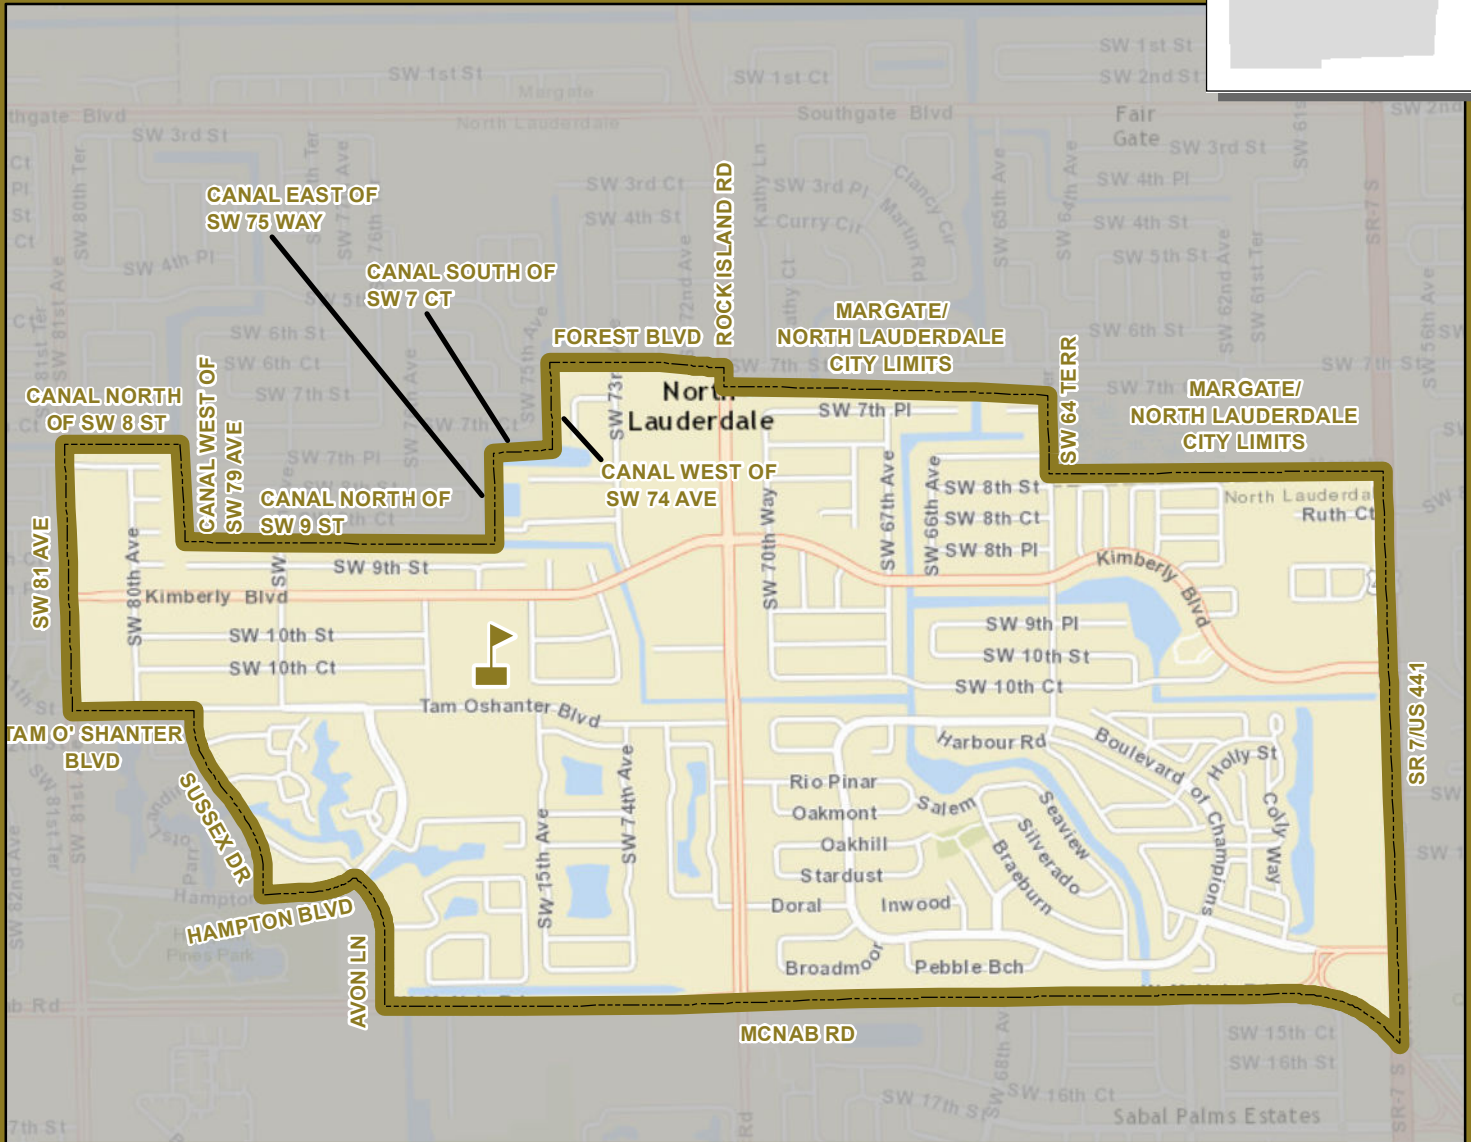

NORTH LAUDERDALE PK-8

7500 KIMBERLY BOULEVARD
 NORTH LAUDERDALE, FLORIDA 33068
 754-322-7400

SR 7/US 441

NORTH LAUDERDALE

Kindergarten through fifth grade students living within the boundary of North Lauderdale PreK-8 automatically attend this school. Current fifth grade students attending and living within the boundary of North Lauderdale PreK-8 School will have the option to attend sixth grade at North Lauderdale PreK-8 School. Current sixth grade students attending North Lauderdale PreK-8 School will have the option to attend seventh grade at North Lauderdale PreK-8 School. Current seventh grade students attending North Lauderdale PreK-8 School will have the option to attend eighth grade at North Lauderdale PreK-8 School.

Service Layer Credits: Sources: Esri, HERE, DeLorme, USGS, Intermap, increment P Corp., NRCAN, Esri Japan, METI, Esri China (Hong Kong), Esri (Thailand), TomTom, MapmyIndia, © OpenStreetMap contributors, and the GIS User Community

THIS MAP IS FOR CONCEPTUAL PURPOSES ONLY AND SHOULD NOT BE USED FOR LEGAL BOUNDARY DETERMINATIONS